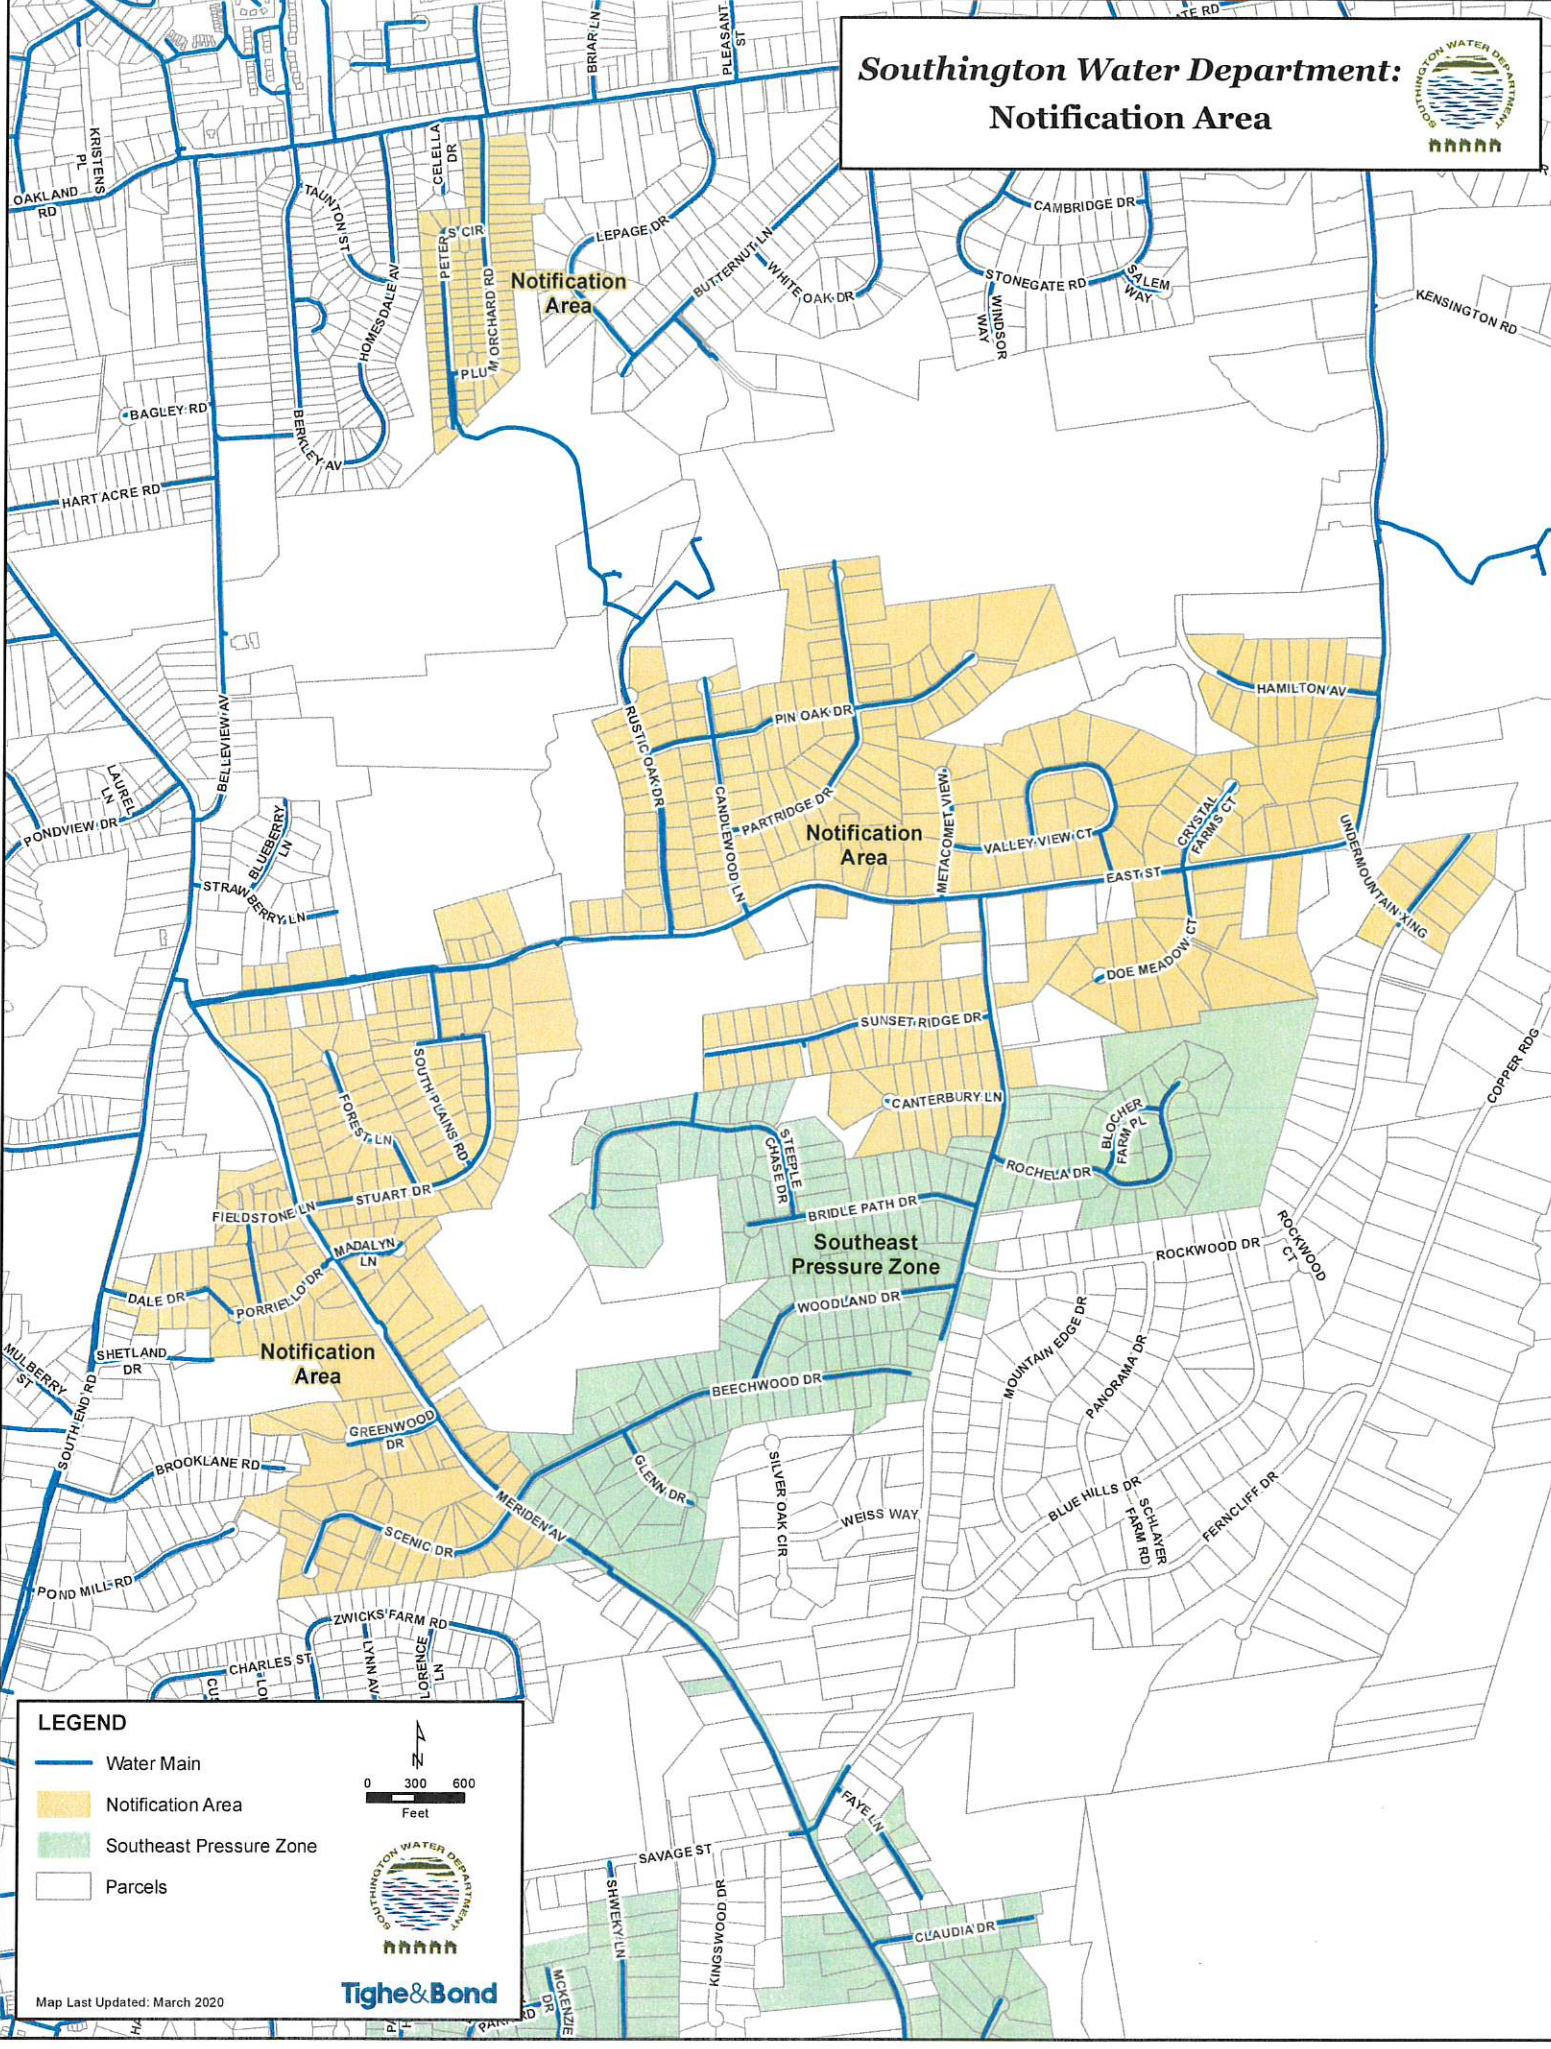

Southington Water Department: Notification Area

LEGEND

- Water Main
- Notification Area
- Southeast Pressure Zone
- Parcels

Map Last Updated: March 2020

Tighe & Bond

Southington Water Department

Notification by Street

Candlewood Lane

Canterbury Lane

Crystal Farms Court

Dale Drive

Doe Meadow Court

East Street

Fieldstone Lane

Forest Lane

Greenwood Drive

Hamilton Avenue

Madalyn Lane

Meriden Avenue

Metacomet View

Nicolo Way

Partridge Drive

Peters Circle

Stuart Drive

Sunset Ridge Drive

Valley View Court